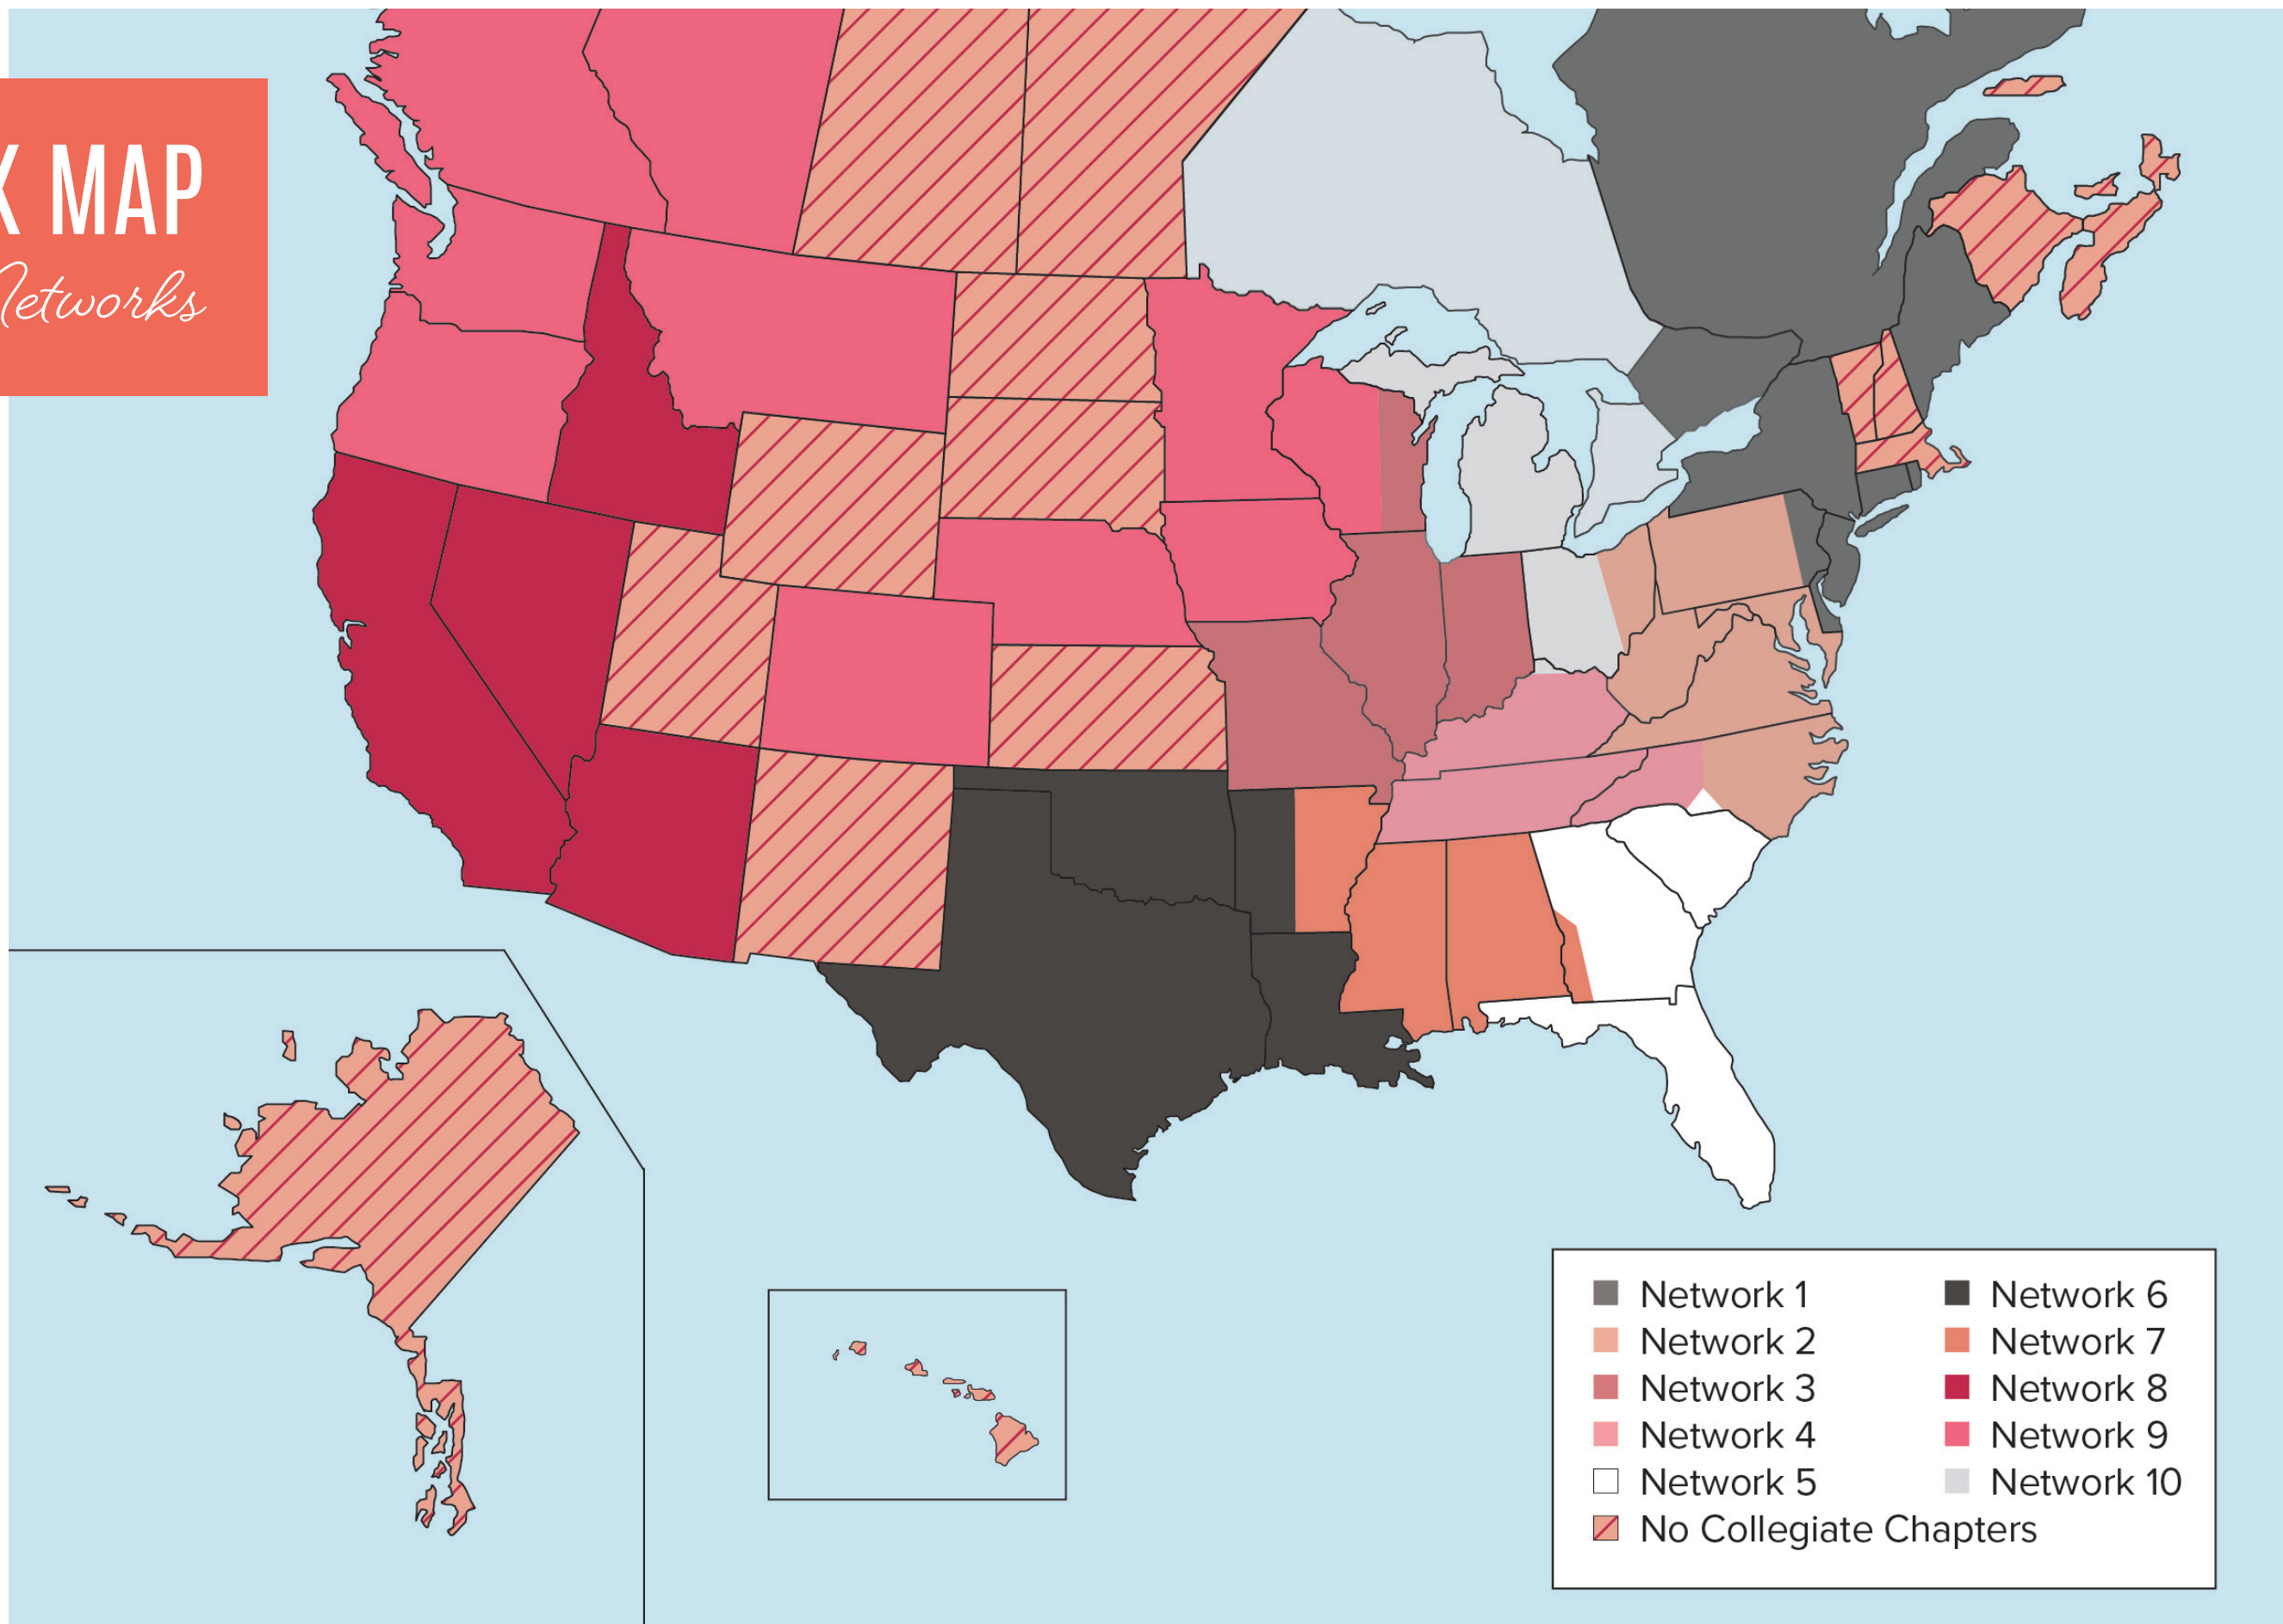

NETWORK MAP

10 Networks

NETWORK BREAKDOWN

By Collegiate Chapter

NETWORK 1

Alpha, Columbia U
Alpha Nu, Ramapo College of New Jersey
Beta Upsilon, Bryant U
Gamma, U of Maine
Gamma Chi, Carleton U
Gamma Phi, Seton Hall U
Iota Theta, Monmouth U
Kappa Phi, McGill U
Lambda Lambda, U of Connecticut
Lambda Upsilon, Lehigh U
Phi Beta, East Stroudsburg U
Sigma Beta, Saint Joseph's U
Sigma Chi, Hartwick College
Theta Pi, Wagner College

NETWORK 2

Alpha Mu, Duquesne U
Beta Eta, Gettysburg College
Epsilon Alpha, Pennsylvania State U
Epsilon Chi, Elon U
Gamma Alpha, George Mason U
Phi Lambda, Youngstown State U
Pi Delta, U of Maryland
Rho Beta, Virginia Commonwealth U
Sigma Alpha, West Virginia U
Sigma Rho, Slippery Rock U
Sigma Tau, Washington College
Tau Lambda, Shippensburg U
Theta Beta, Towson U
Zeta Psi, East Carolina U